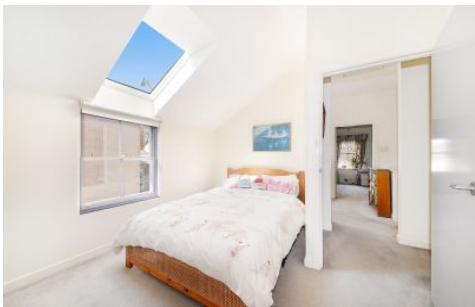

# CRE

3 Argyle Crescent SOUTH COOGEE NSW

4 🛏 2 🚿 2 🚗

**Building Size** : 31 sqm  
**Land Size** : 290 sqm  
**View** : <https://www.coogerealestate.com.au/sale/nsw/eastern-suburbs/south-coogee/residential/house/5903128>