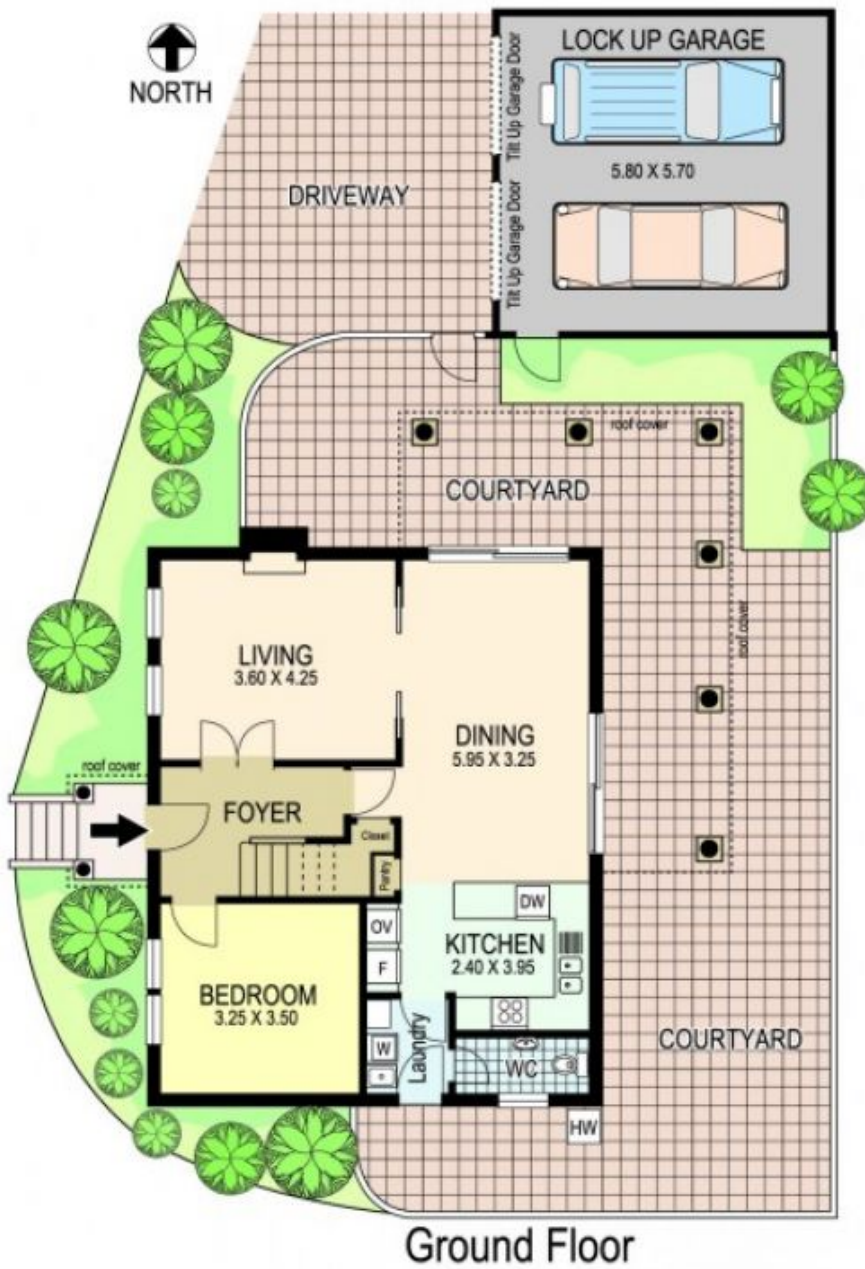

# CRE

3 Argyle Crescent SOUTH COOGEE NSW

4 🛏 2 🚿 2 🚗

**Building Size** : 31 sqm  
**Land Size** : 290 sqm  
**View** : <https://www.coogerealestate.com.au/sale/nsw/eastern-suburbs/south-coogee/residential/house/5903128>

## 3 Argyle Crescent SOUTH COOGEE

Plans shown are for presentation purposes only and are not part of any legal document or title and are subject to errors, omissions inaccuracies and they should not be used as the sole and/or accurate reference for purchasing decision. Interested parties should make their own inquiries using other sources supplied. Dimensions in length and width are approximate. Illustration by Racul Isidro 0411128500