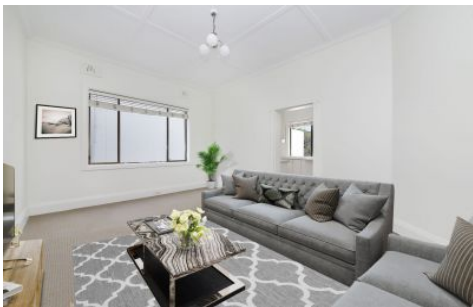

CRE

110 Beach Street Coogee NSW

2  1  1 

This semi style Art Deco apartment is located on the northern end of Coogee Beach, coastal walks, parks and village. This perfect beach pad has been freshly painted throughout and is a must to inspect if you are looking for a relaxed beach lifestyle.

View : <https://www.coogee realestate.com.au/lease/nsw/eastern-suburbs/coogee/residential/apartment/6314895>

Features include:

- Two large bedrooms, main with sunroom and views over Coogee Beach
- Spacious lounge and dining room
- Updated kitchen with breakfast bench, dishwasher & gas cooktop
- Tidy bathroom with bathtub
- Internal laundry facilities
- Lock up garage